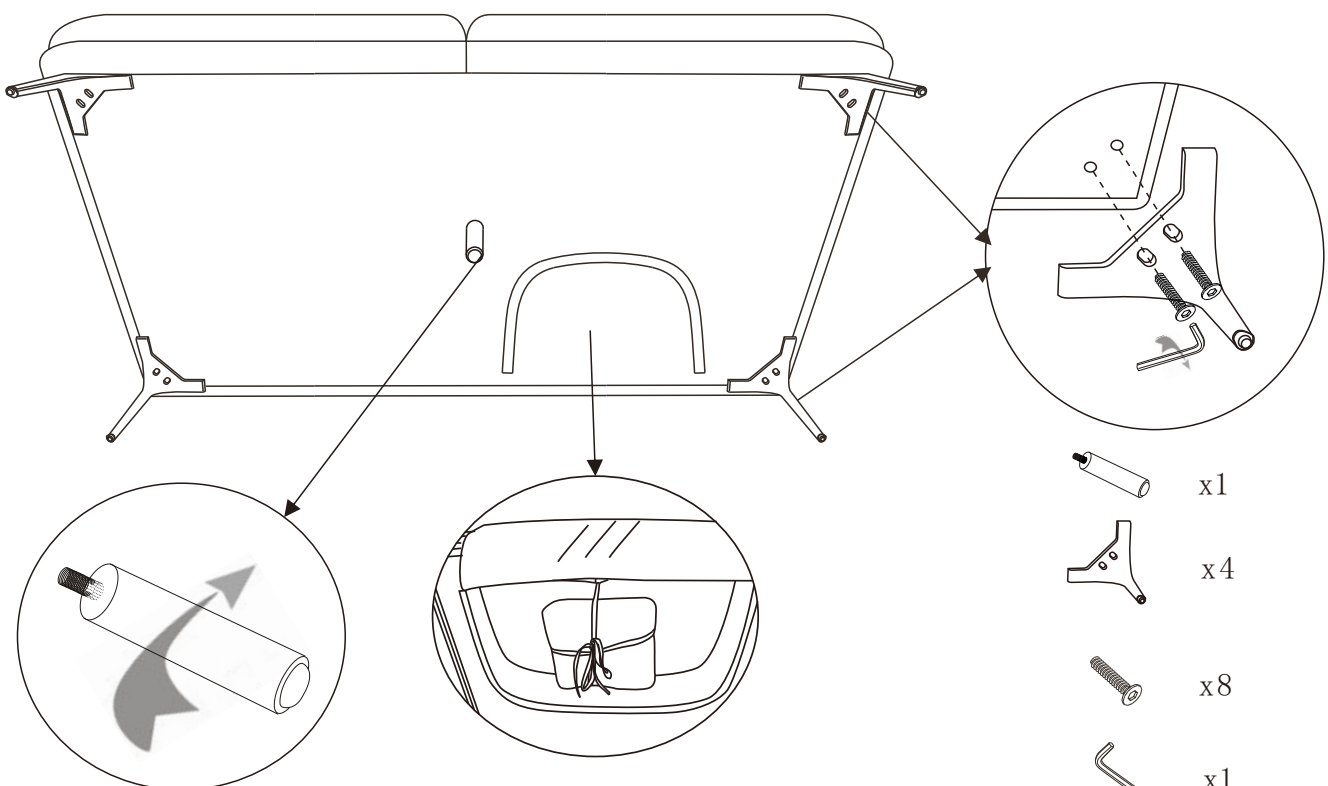

Cannes -KF.2636B 3 seater

IMPORTANT: Please read these assembly instructions carefully before beginning assembly. Retain for future reference. **CAUTION:** This product is heavy. Assemble with the assistance of another adult. Do not assemble in the presence of children.

To Assemble:

Legs are located inside the black dust cover at the bottom of each sofa piece. Unzip to remove the legs. Attach the corner legs to the corresponding pre-drilled holes using the provided hardware. Attach the centre support legs by handturning in a clockwise direction until tight.

Cannes -KF.2636B 2 seater

IMPORTANT: Please read these assembly instructions carefully before beginning assembly. Retain for future reference. **CAUTION:** This product is heavy. Assemble with the assistance of another adult. Do not assemble in the presence of children.

To Assemble:

Legs are located inside the black dust cover at the bottom of each sofa piece. Unzip to remove the legs. Attach the corner legs to the corresponding pre-drilled holes using the provided hardware.