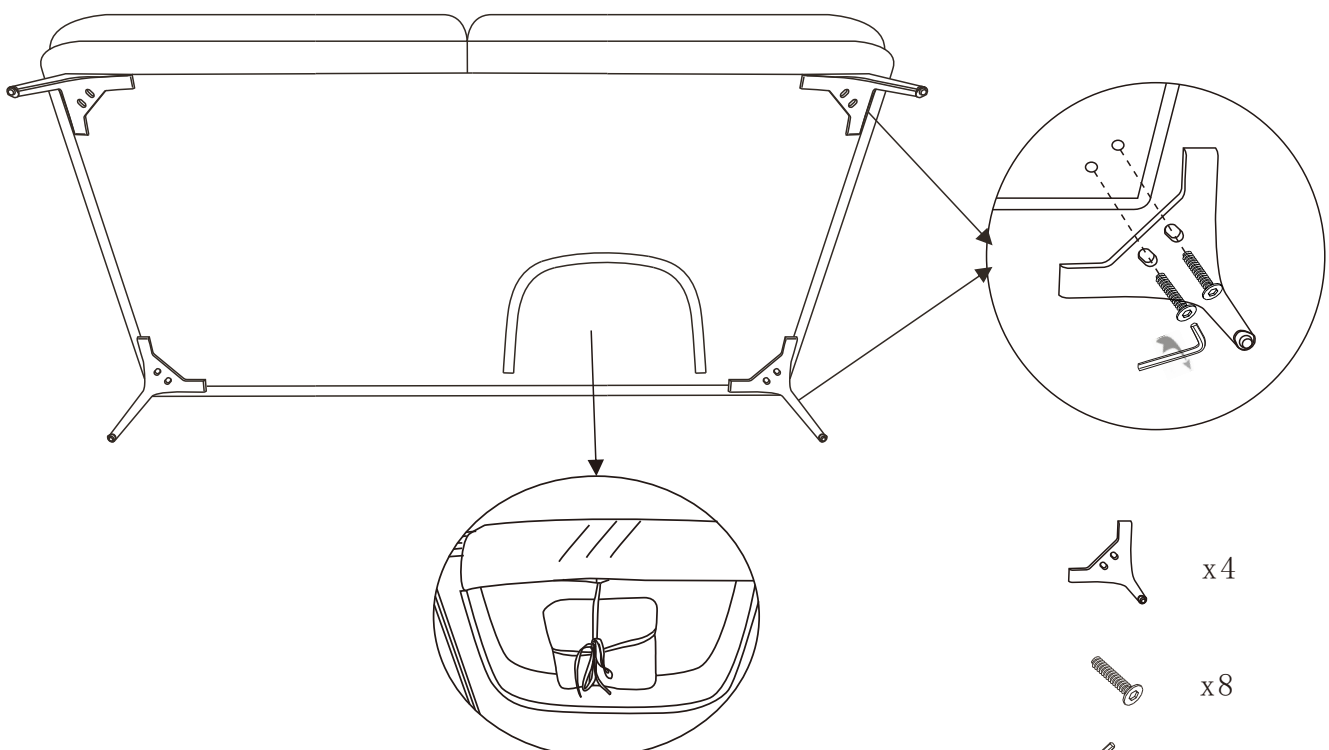

To Assemble:

Legs are located inside the black dust cover at the bottom of each sofa piece. Unzip to remove the legs. Attach the corner legs to the corresponding pre-drilled holes using the provided hardware. Attach the centre support legs by handturning in a clockwise direction until tight.

To Assemble:

Legs are located inside the black dust cover at the bottom of each sofa piece. Unzip to remove the legs. Attach the corner legs to the corresponding pre-drilled holes using the provided hardware.